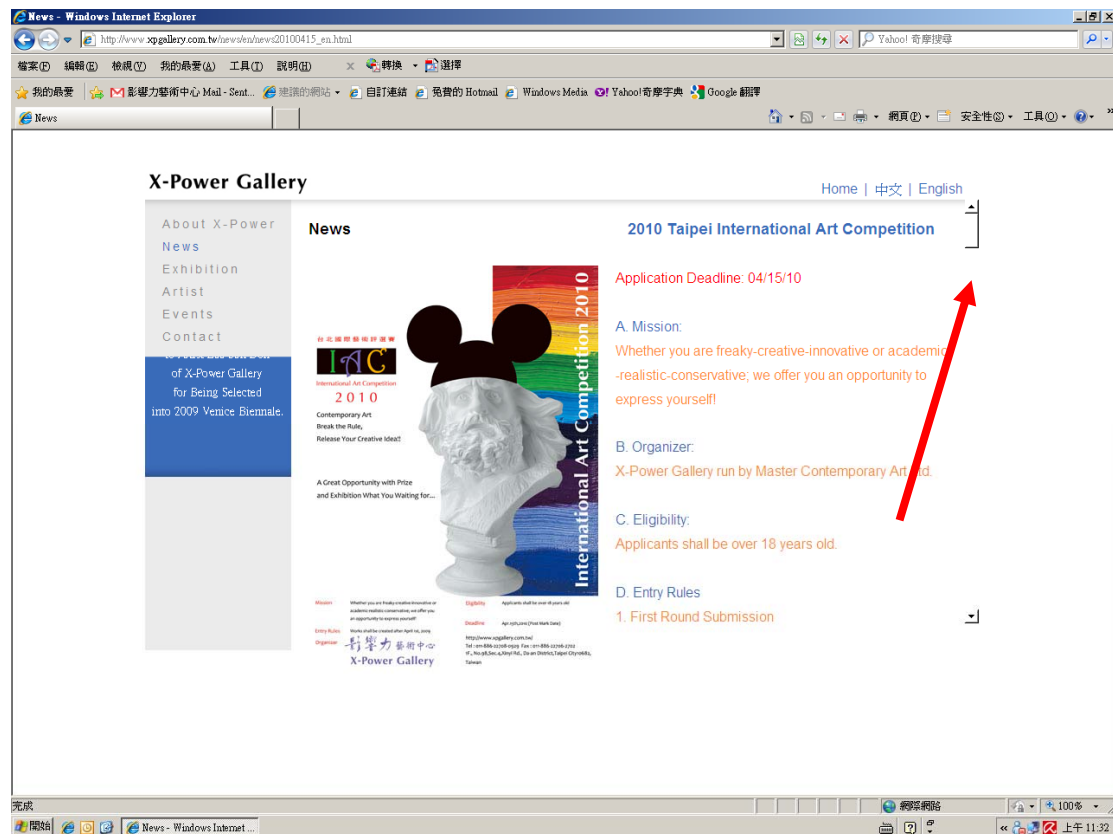

Where Can I find Entry From and Entry Rules??

1. Please go to X-Power Gallery English Version and Click **News** on the Left Column
2. The First Announcement →Click **More**

3. Pull down the bar on the right hand side.

4. The Entry Rules and Entry Form are at the bottom.