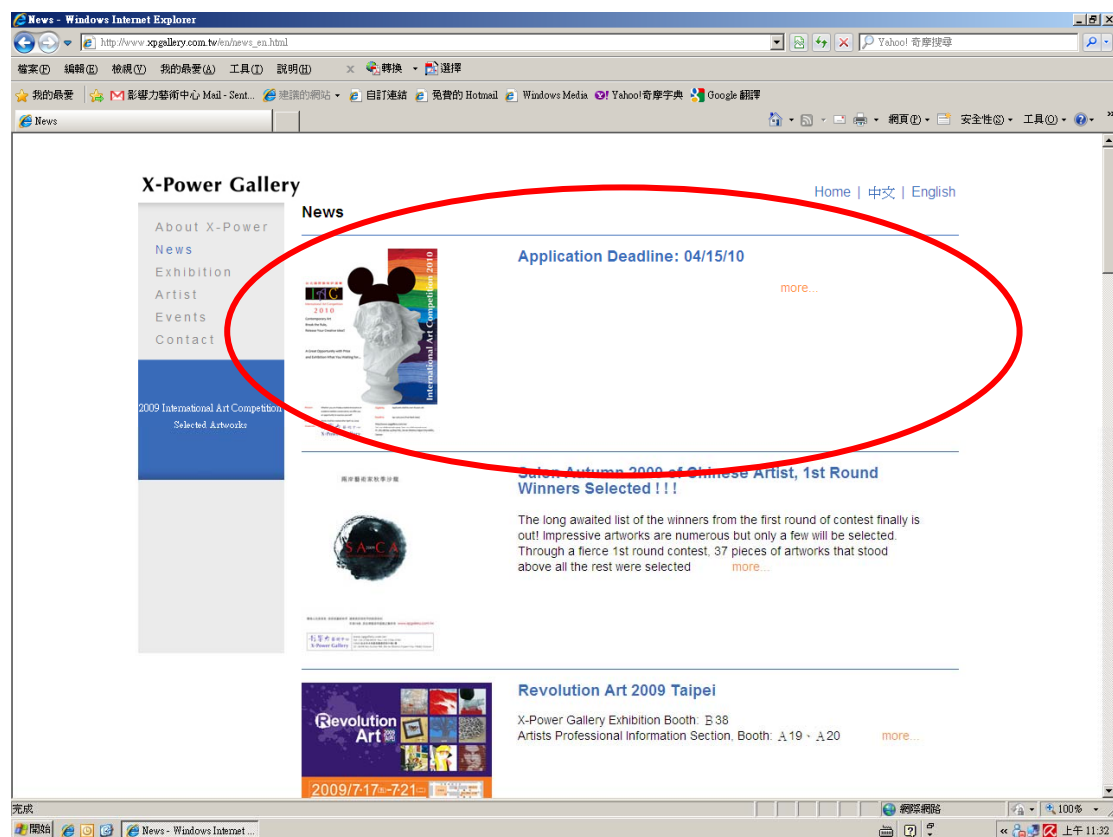

Where Can I find Entry From and Entry Rules??

1. Please go to X-Power Gallery English Version and Click **News** on the Left Column
2. The First Announcement →Click **More**

3. Pull down the bar on the right hand side.

4. The Entry Rules and Entry Form are at the bottom.